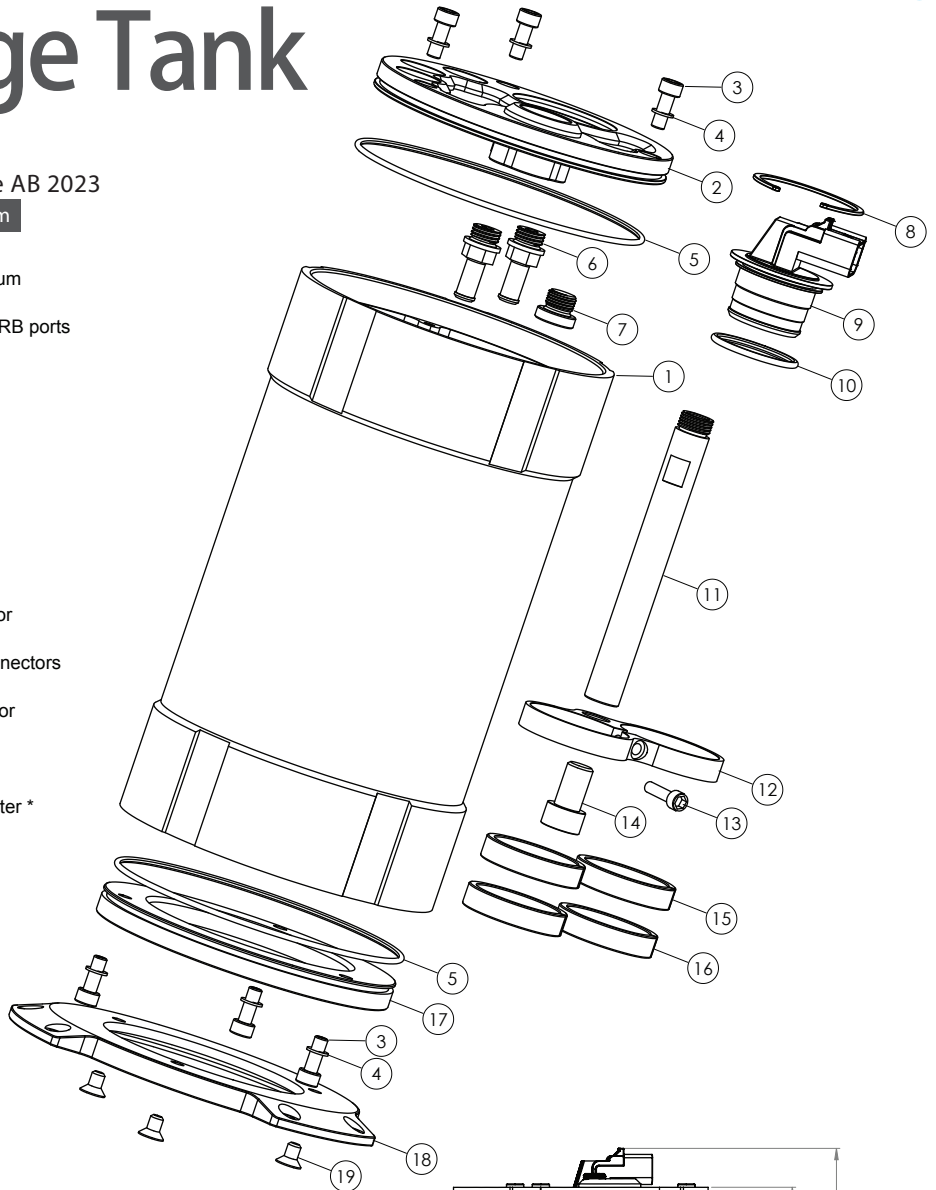

2G Fuel Surge Tank

Part # 150-01-401

Assembly Instructions | © Nuke Performance AB 2023

For more information visit : www.nukeperformance.com

- 1 3.0 liter capacity surge tank body, lightweight aluminum
- 2 Aluminum top lid with AN-10 ORB outlet and AN-8 ORB ports
- 3 6 x MC6S M6x16mm stainless steel
- 4 6 x Rubber bonded washer M6
Part # 150-009
- 5 2 x Viton O-ring 134x2.5mm for top and bottom lid
Part # 150-10-101
- 6 2 x 1/4 BSPP to 8mm barb fitting
Part # 300-10-110
- 7 1/4 BSPP Plug (for single internal fuel pump use)
Part # 700-01-106
- 8 Stainless steel circlip for bulkhead electrical connector
- 9 Bulkhead electrical connector with 12 pins and 2 connectors
- 10 Viton O-ring 35x3mm for bulkhead electrical connector
Part # 1500-20-009
- 11 Aluminum fuel pump bracket mounting pipe
- 12 Aluminum fuel pump bracket with 46mm inner diameter *
- 13 MC6S M5x20mm stainless steel
- 14 HEX M12x20mm stainless steel
- 15 2 x 39mm fuel pump bracket POM inserts *
Part # 1500509insert
- 16 2 x 42mm fuel pump bracket POM inserts *
Part # 1500510insert
- 17 Aluminum bottom lid
- 18 Billet aluminum mounting bracket with 6 bolt pattern
- 19 3 x MF6S M6x10mm stainless steel

* Used depending on outer diameter of used fuel pump
Fits fuel pumps of 46 / 42 / 39mm outer diameter

Nuke Performance 2G Fuel Surge Tank for brushless fuel pumps

For more information about specifications, visit our product page on our website.

Nuke Performance : www.nukeperformance.com

Supply / Return / Overflow	3 x AN-8 ORB thread	Internal fuel pump capacity	1-2 x brushless in-tank fuel pumps
Outlet port / thread	1 x AN-10 ORB	Height	265mm (10.43")
Surge tank capacity	Approximately 3.0 liter (0.79 gallons)	FST diameter	Ø 148mm (5.82")
Electrical connector	6-pin bulkhead connector	Weight	2780g (6.12lb)
- connector points	x 6 (max 30 ampere / each *)	For motorsport use	YES
Fuel compatibility	Gasoline, Petrol, Methanol, Ethanol, E85	Part # / EAN	150-01-401 / 7340209505993