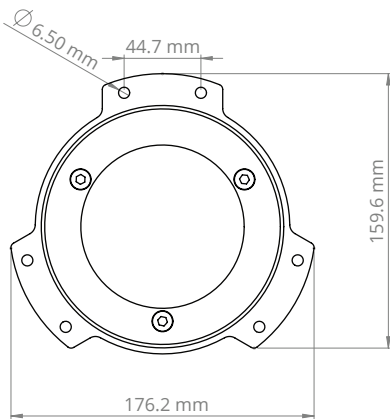

2G Fuel Surge Tank

Part # 150-01-401

Assembly Instructions | © Nuke Performance AB 2023

For more information visit : www.nukeperformance.com

- 1 3.0 liter capacity surge tank body, lightweight aluminum
- 2 Aluminum top lid with AN-10 ORB outlet and AN-8 ORB ports
- 3 6 x MC6S M6x16mm stainless steel
- 4 6 x Rubber bonded washer M6
Part # 150-009
- 5 2 x Viton O-ring 134x2.5mm for top and bottom lid
Part # 150-10-101
- 6 2 x 1/4 BSPP to 8mm barb fitting
Part # 300-10-110
- 7 1/4 BSPP Plug (for single internal fuel pump use)
Part # 700-01-106
- 8 Stainless steel circlip for bulkhead electrical connector
- 9 Bulkhead electrical connector with 12 pins and 2 connectors
- 10 Viton O-ring 35x3mm for bulkhead electrical connector
Part # 1500-20-009
- 11 Aluminum fuel pump bracket mounting pipe
- 12 Aluminum fuel pump bracket with 46mm inner diameter *
- 13 MC6S M5x20mm stainless steel
- 14 HEX M12x20mm stainless steel
- 15 2 x 39mm fuel pump bracket POM inserts *
Part # 1500509insert
- 16 2 x 42mm fuel pump bracket POM inserts *
Part # 1500510insert
- 17 Aluminum bottom lid
- 18 Billet aluminum mounting bracket with 6 bolt pattern
- 19 3 x MF6S M6x10mm stainless steel

* Used depending on outer diameter of used fuel pump
Fits fuel pumps of 46 / 42 / 39mm outer diameter

Nuke Performance 2G Fuel Surge Tank for brushless fuel pumps

For more information about specifications, visit our product page on our website.

Nuke Performance : www.nukeperformance.com

Supply / Return / Overflow	3 x AN-8 ORB thread	Internal fuel pump capacity	1-2 x brushless in-tank fuel pumps
Outlet port / thread	1 x AN-10 ORB	Height	265mm (10.43")
Surge tank capacity	Approximately 3.0 liter (0.79 gallons)	FST diameter	Ø 148mm (5.82")
Electrical connector	6-pin bulkhead connector	Weight	2780g (6.12lb)
- connector points	x 6 (max 30 ampere / each *)	For motorsport use	YES
Fuel compatibility	Gasoline, Petrol, Methanol, Ethanol, E85	Part # / EAN	150-01-401 / 7340209505993