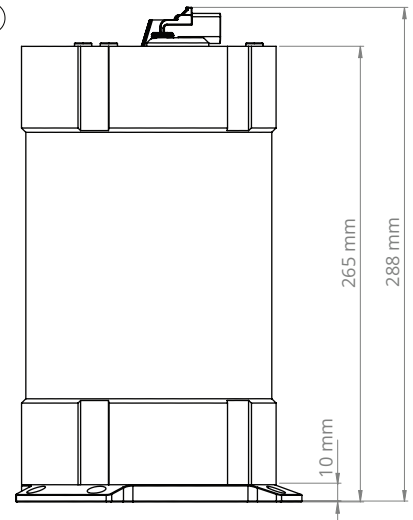

2G Fuel Surge Tank

Part # 150-01-401

Assembly Instructions | © Nuke Performance AB 2023

For more information visit : www.nukeperformance.com

- 1 3.0 liter capacity surge tank body, lightweight aluminum
- 2 Aluminum top lid with AN-10 ORB outlet and AN-8 ORB ports
- 3 6 x MC6S M6x16mm stainless steel
- 4 6 x Rubber bonded washer M6
Part # 150-009
- 5 2 x Viton O-ring 134x2.5mm for top and bottom lid
Part # 150-10-101
- 6 2 x 1/4 BSPP to 8mm barb fitting
Part # 300-10-110
- 7 1/4 BSPP Plug (for single internal fuel pump use)
Part # 700-01-106
- 8 Stainless steel circlip for bulkhead electrical connector
- 9 Bulkhead electrical connector with 12 pins and 2 connectors
- 10 Viton O-ring 35x3mm for bulkhead electrical connector
Part # 1500-20-009
- 11 Aluminum fuel pump bracket mounting pipe
- 12 Aluminum fuel pump bracket with 46mm inner diameter *
- 13 MC6S M5x20mm stainless steel
- 14 HEX M12x20mm stainless steel
- 15 2 x 39mm fuel pump bracket POM inserts *
Part # 1500509insert
- 16 2 x 42mm fuel pump bracket POM inserts *
Part # 1500510insert
- 17 Aluminum bottom lid
- 18 Billet aluminum mounting bracket with 6 bolt pattern
- 19 3 x MF6S M6x10mm stainless steel

* Used depending on outer diameter of used fuel pump
Fits fuel pumps of 46 / 42 / 39mm outer diameter

Nuke Performance 2G Fuel Surge Tank for brushless fuel pumps

For more information about specifications, visit our product page on our website.

Nuke Performance : www.nukeperformance.com

Supply / Return / Overflow	3 x AN-8 ORB thread	Internal fuel pump capacity	1-2 x brushless in-tank fuel pumps
Outlet port / thread	1 x AN-10 ORB	Height	265mm (10.43")
Surge tank capacity	Approximately 3.0 liter (0.79 gallons)	FST diameter	Ø 148mm (5.82")
Electrical connector	6-pin bulkhead connector	Weight	2780g (6.12lb)
- connector points	x 6 (max 30 ampere / each *)	For motorsport use	YES
Fuel compatibility	Gasoline, Petrol, Methanol, Ethanol, E85	Part # / EAN	150-01-401 / 7340209505993