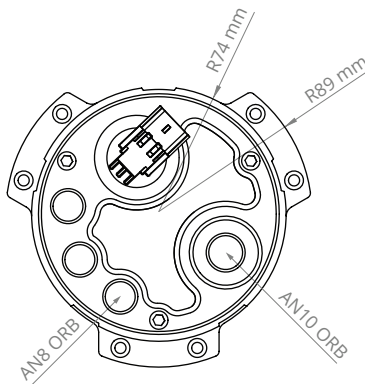

2G Fuel Surge Tank

Part # 150-01-401

Assembly Instructions | © Nuke Performance AB 2023

For more information visit : www.nukeperformance.com

- 1 3.0 liter capacity surge tank body, lightweight aluminum
- 2 Aluminum top lid with AN-10 ORB outlet and AN-8 ORB ports
- 3 6 x MC6S M6x16mm stainless steel
- 4 6 x Rubber bonded washer M6
Part # 150-009
- 5 2 x Viton O-ring 134x2.5mm for top and bottom lid
Part # 150-10-101
- 6 2 x 1/4 BSPP to 8mm barb fitting
Part # 300-10-110
- 7 1/4 BSPP Plug (for single internal fuel pump use)
Part # 700-01-106
- 8 Stainless steel circlip for bulkhead electrical connector
- 9 Bulkhead electrical connector with 12 pins and 2 connectors
- 10 Viton O-ring 35x3mm for bulkhead electrical connector
Part # 1500-20-009
- 11 Aluminum fuel pump bracket mounting pipe
- 12 Aluminum fuel pump bracket with 46mm inner diameter *
- 13 MC6S M5x20mm stainless steel
- 14 HEX M12x20mm stainless steel
- 15 2 x 39mm fuel pump bracket POM inserts *
Part # 1500509insert
- 16 2 x 42mm fuel pump bracket POM inserts *
Part # 1500510insert
- 17 Aluminum bottom lid
- 18 Billet aluminum mounting bracket with 6 bolt pattern
- 19 3 x MF6S M6x10mm stainless steel

* Used depending on outer diameter of used fuel pump
Fits fuel pumps of 46 / 42 / 39mm outer diameter

Nuke Performance 2G Fuel Surge Tank for brushless fuel pumps

For more information about specifications, visit our product page on our website.

Nuke Performance : www.nukeperformance.com

Supply / Return / Overflow	3 x AN-8 ORB thread	Internal fuel pump capacity	1-2 x brushless in-tank fuel pumps
Outlet port / thread	1 x AN-10 ORB	Height	265mm (10.43")
Surge tank capacity	Approximately 3.0 liter (0.79 gallons)	FST diameter	Ø 148mm (5.82")
Electrical connector	6-pin bulkhead connector	Weight	2780g (6.12lb)
- connector points	x 6 (max 30 ampere / each *)	For motorsport use	YES
Fuel compatibility	Gasoline, Petrol, Methanol, Ethanol, E85	Part # / EAN	150-01-401 / 7340209505993